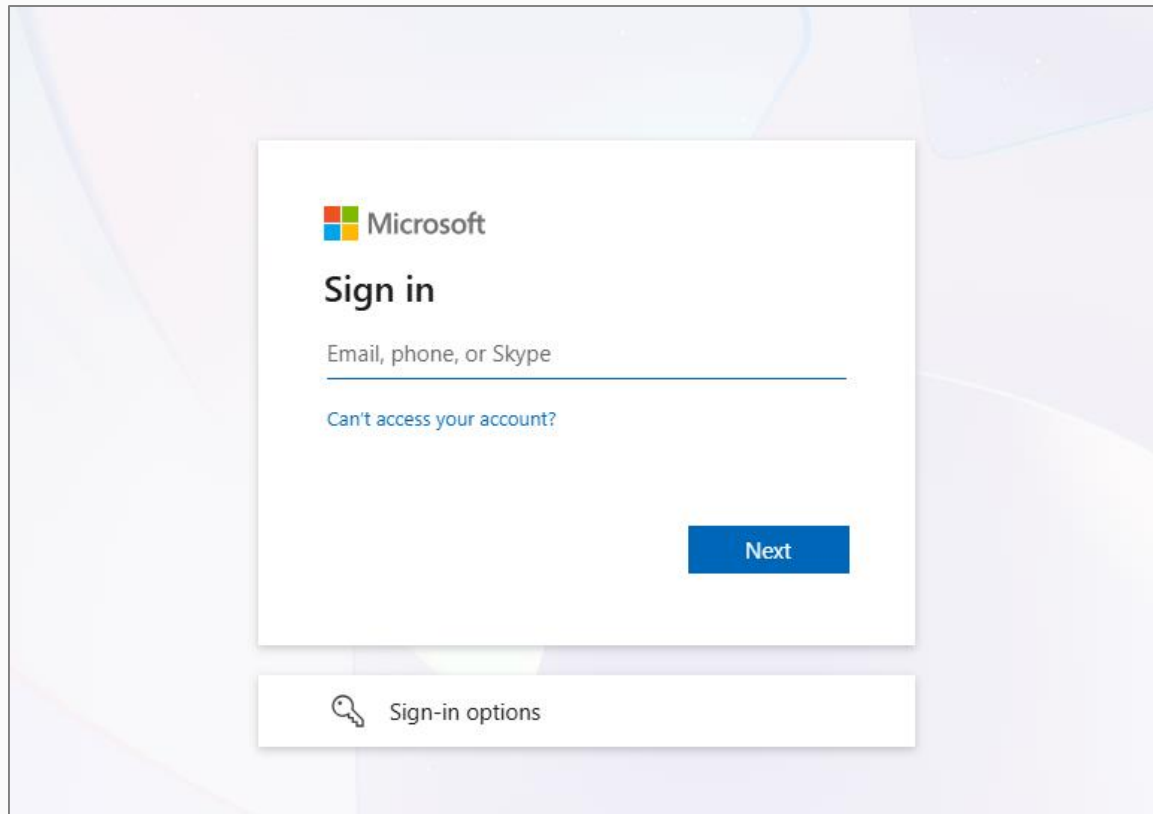

ΣΥΝΔΕΣΗ ΣΤΟ ΟΡΕΝΑΘΕΝΣ

1. Συνδεθείτε χρησιμοποιώντας:
  - το **πανεπιστημιακό σας email** (π.χ. xxxxxx@nup.ac.cy) και
  - τον **κωδικό πρόσβασης** που χρησιμοποιείτε για τη σύνδεσή σας στο Moodle και στο πανεπιστημιακό σας email (βλ. πιο κάτω εικόνα).
2. Μετά την ολοκλήρωση της σύνδεσής σας, θα μεταφερθείτε στη σελίδα του OpenAthens.